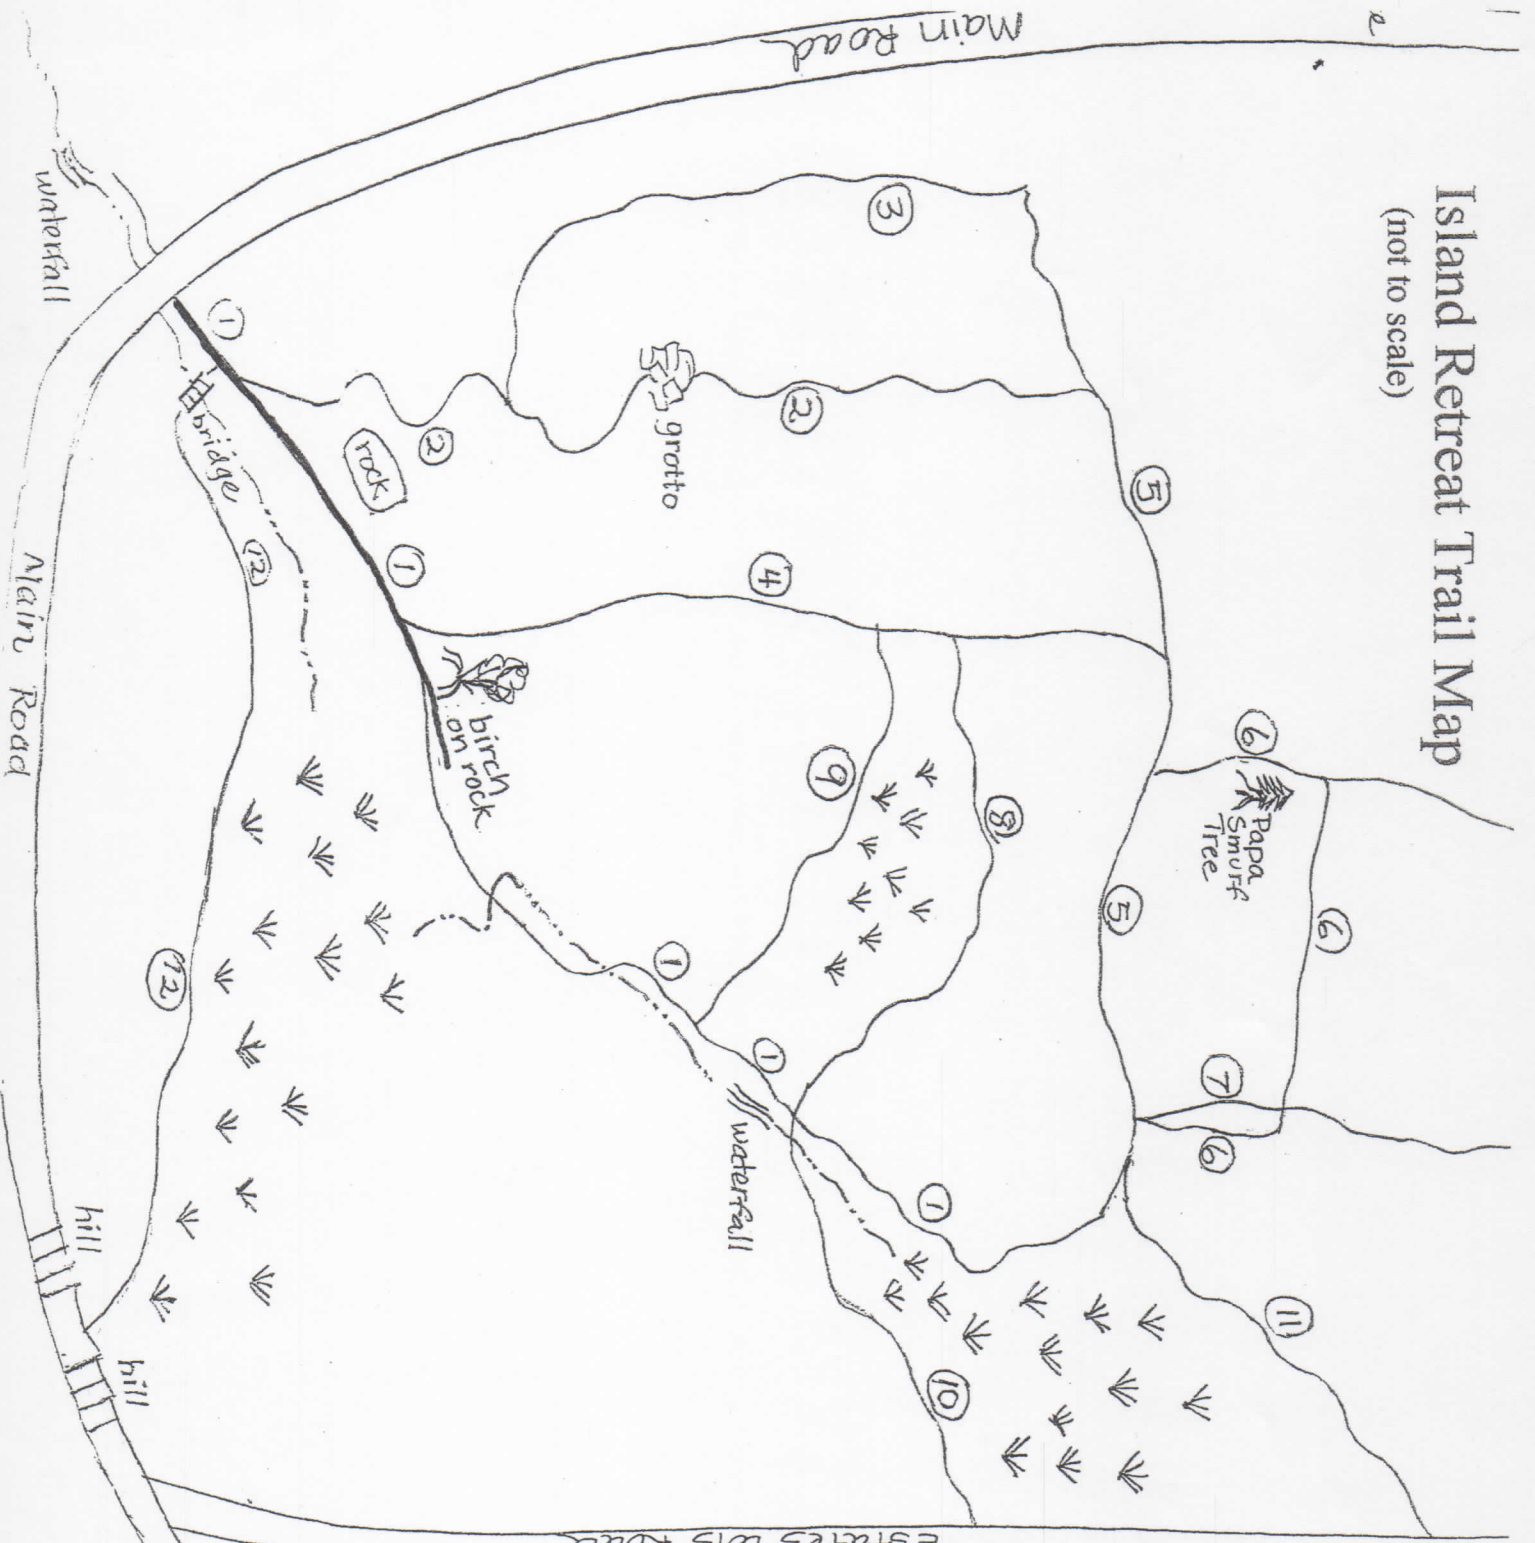

Island Retreat Trail Map

(not to scale)

Key

(Trail name & color)

1. Brook Trail- red
 2. Grotto- white
 3. Alpine- white
 4. Expressway- red
 5. Freeway- red
 6. Papa Smurf- blue
 7. Mt. Trashmore- white
 8. Crossover- white
 9. Brook Crossing- white
 10. Stuart- red
 11. Gravel Pit- white
 12. Jungle Swamp Trail- white
- Swamp
 Stream
 Hill