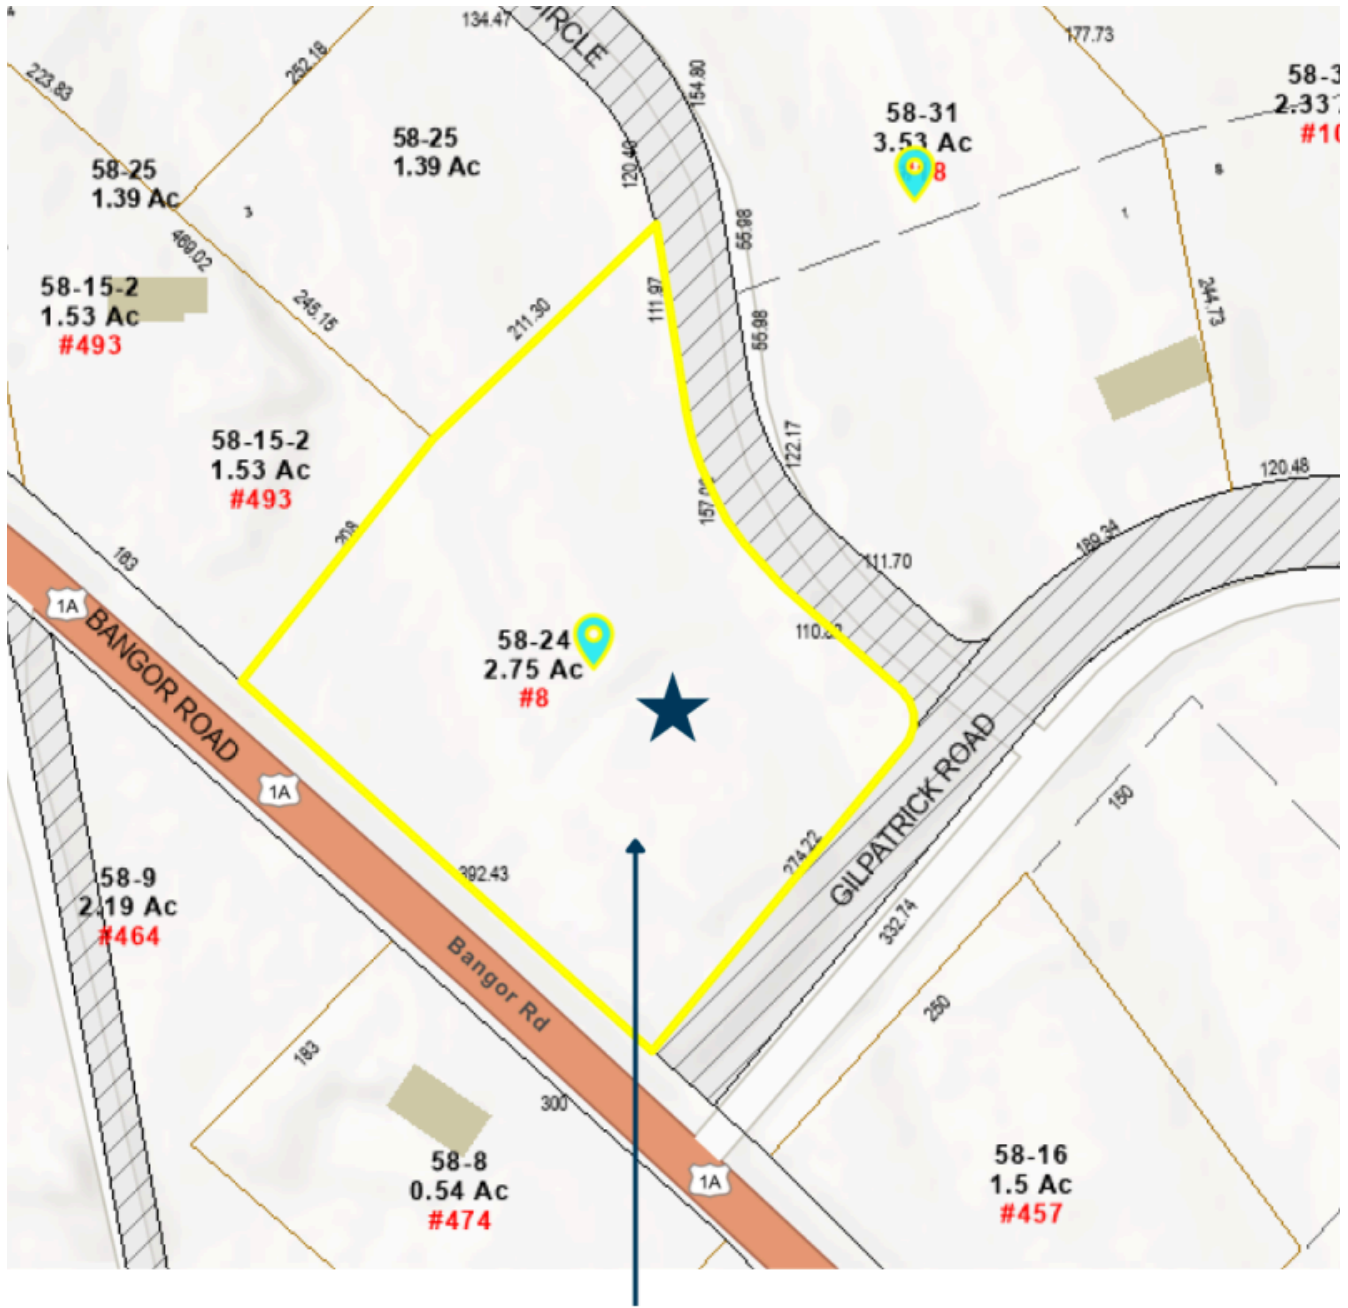

TAX MAP

8 Gilpatrick Road, Ellsworth, ME 04605

This listing is Active Listed for \$875,000 MLS # 1663845

**8 GILPATRICK ROAD
ELLSWORTH, ME**

TAX MAP 58/LOT 24