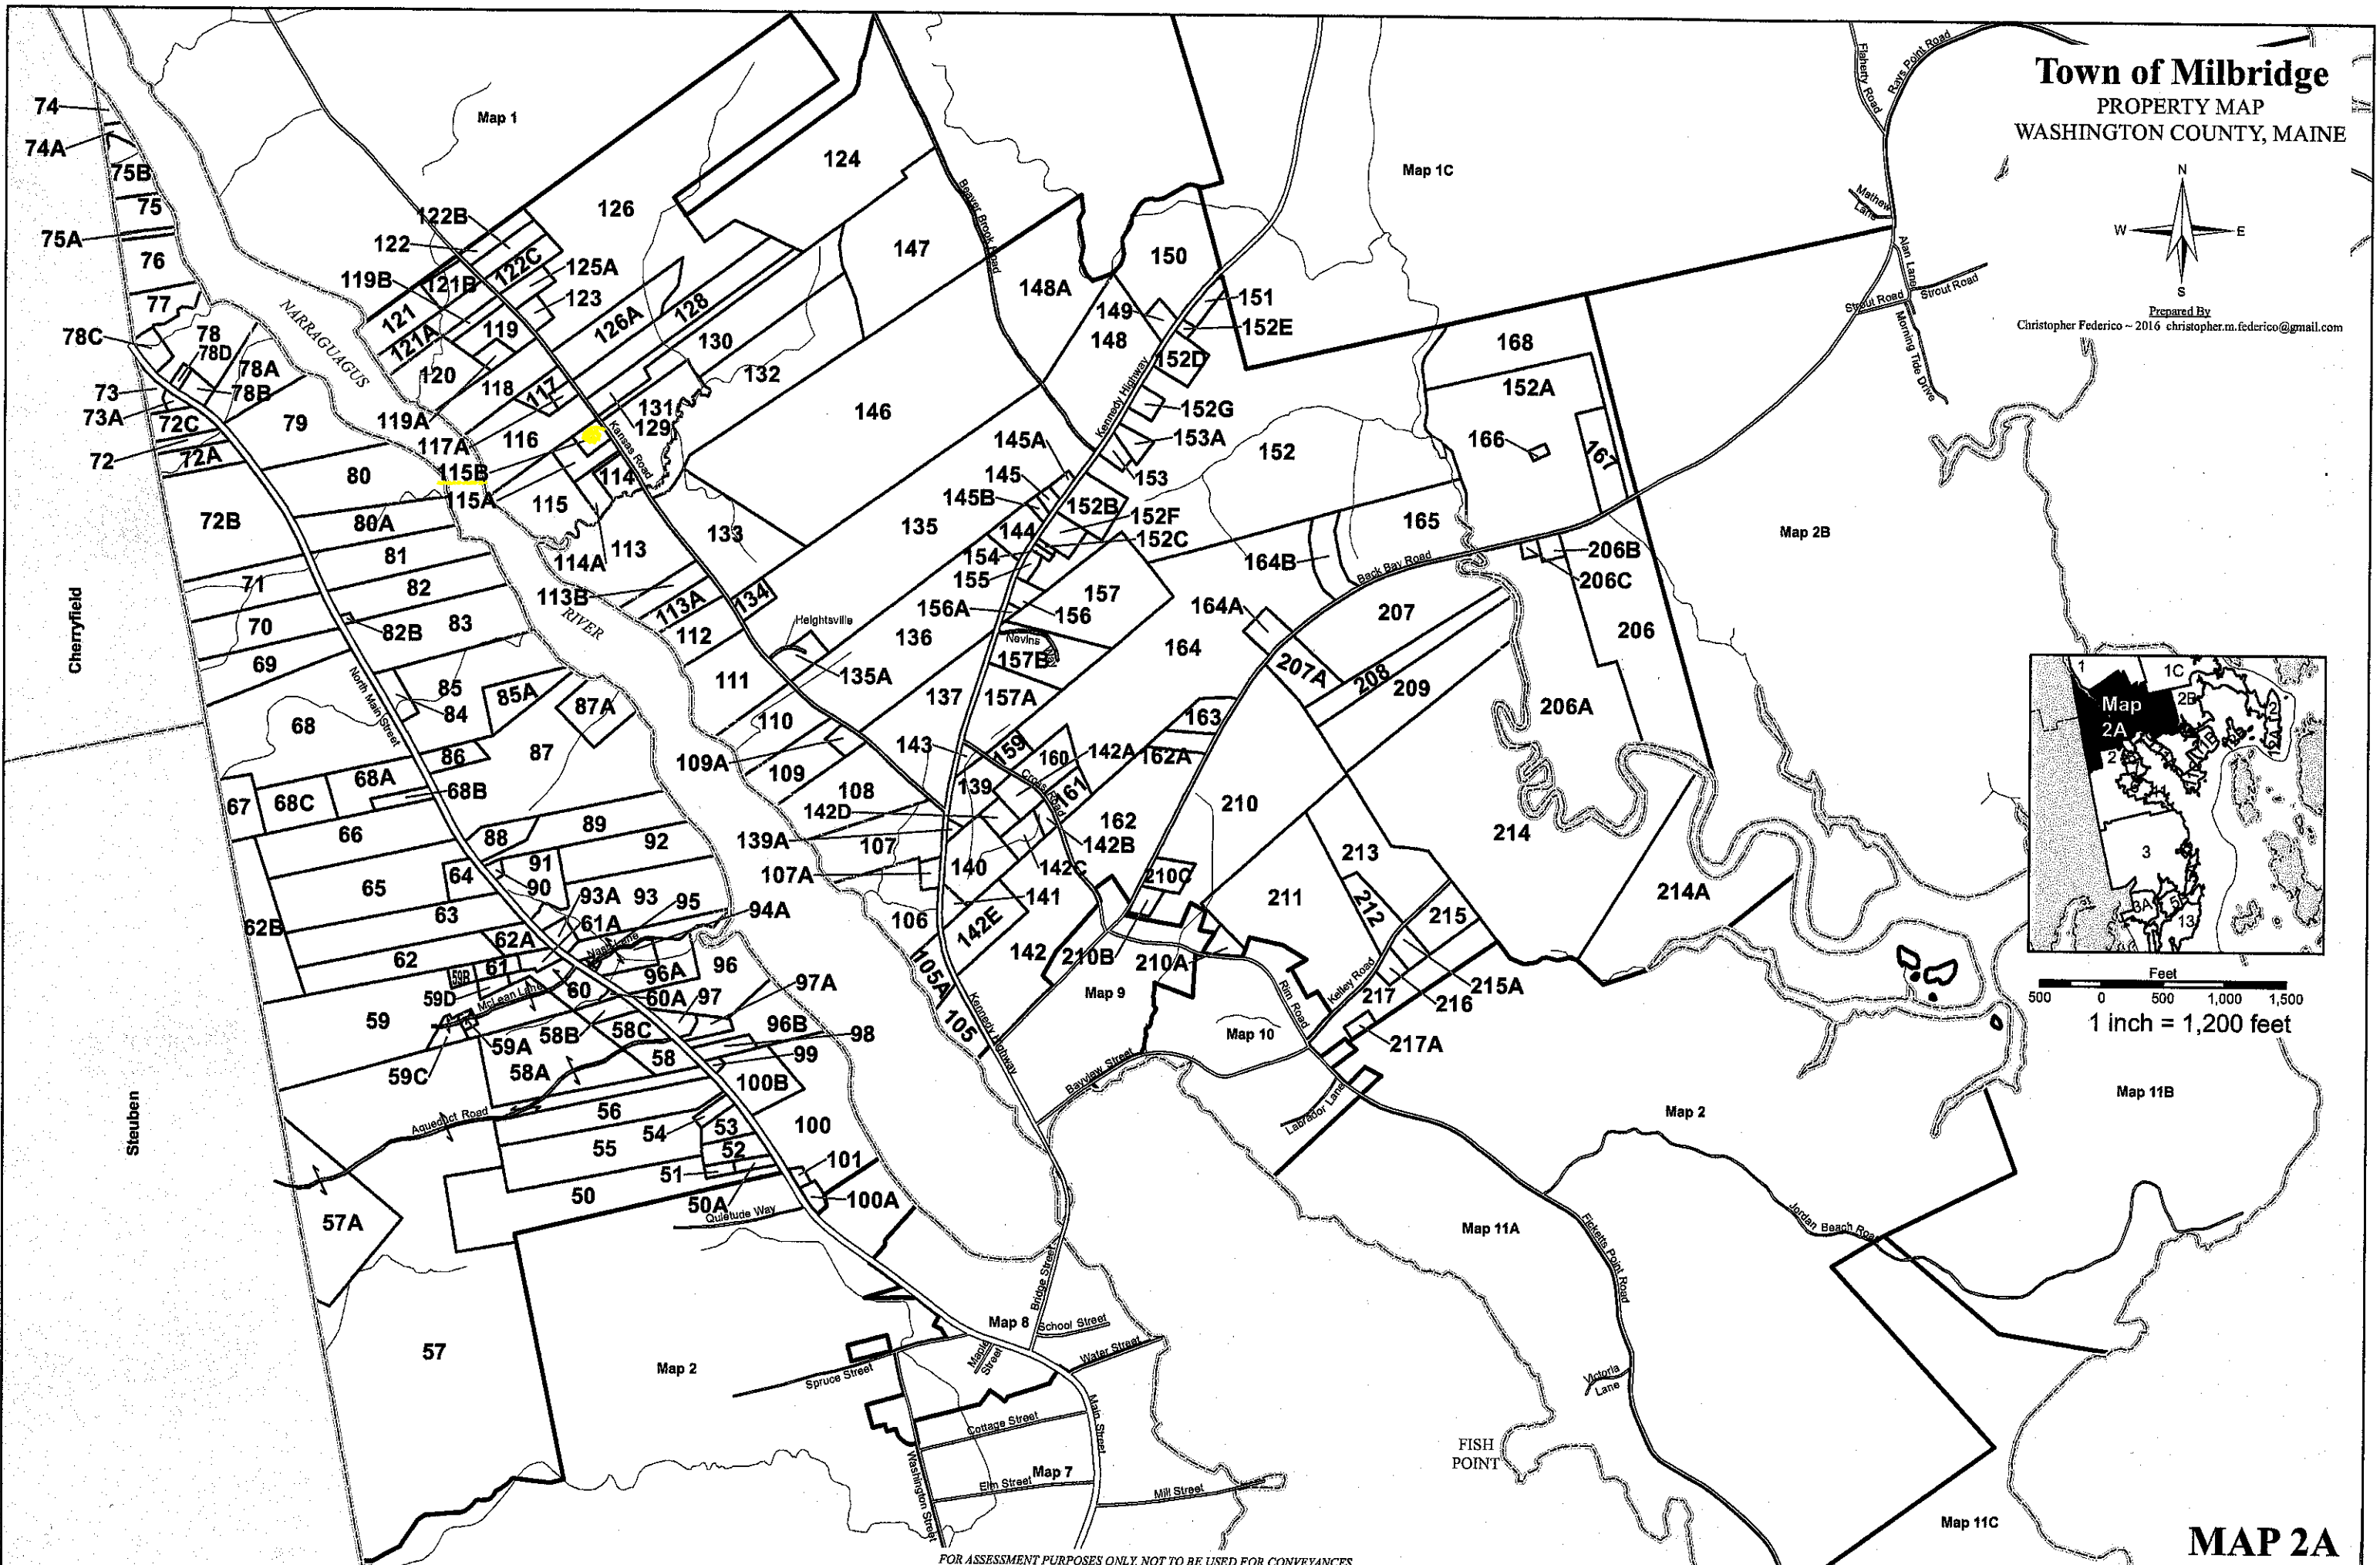

Town of Milbridge
PROPERTY MAP
WASHINGTON COUNTY, MAINE

Prepared By
Christopher Federico - 2016 christopher.m.federico@gmail.com

Feet
500 0 500 1,000 1,500
1 inch = 1,200 feet

FOR ASSESSMENT PURPOSES ONLY, NOT TO BE USED FOR CONVEYANCES