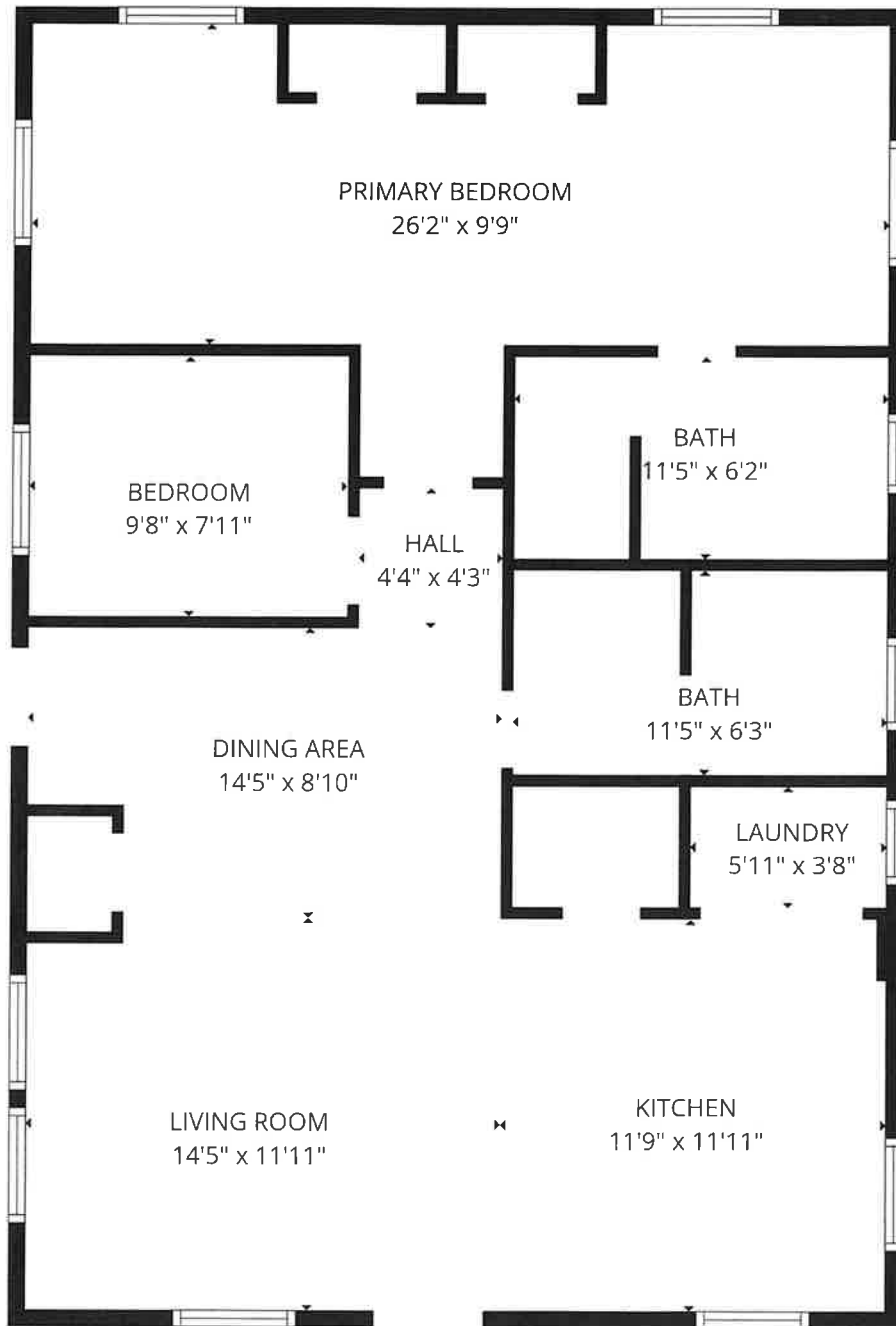

Home

940 Macomber Mill Rd.  
Eastbrook, ME

Garage + Studio

940 Macomber Mill Rd.  
Eastbrook, ME

NOT TO SCALE. DIMENSIONS ARE APPROXIMATE. SEE ARCHITECTURAL DRAWINGS FOR DETAILS.